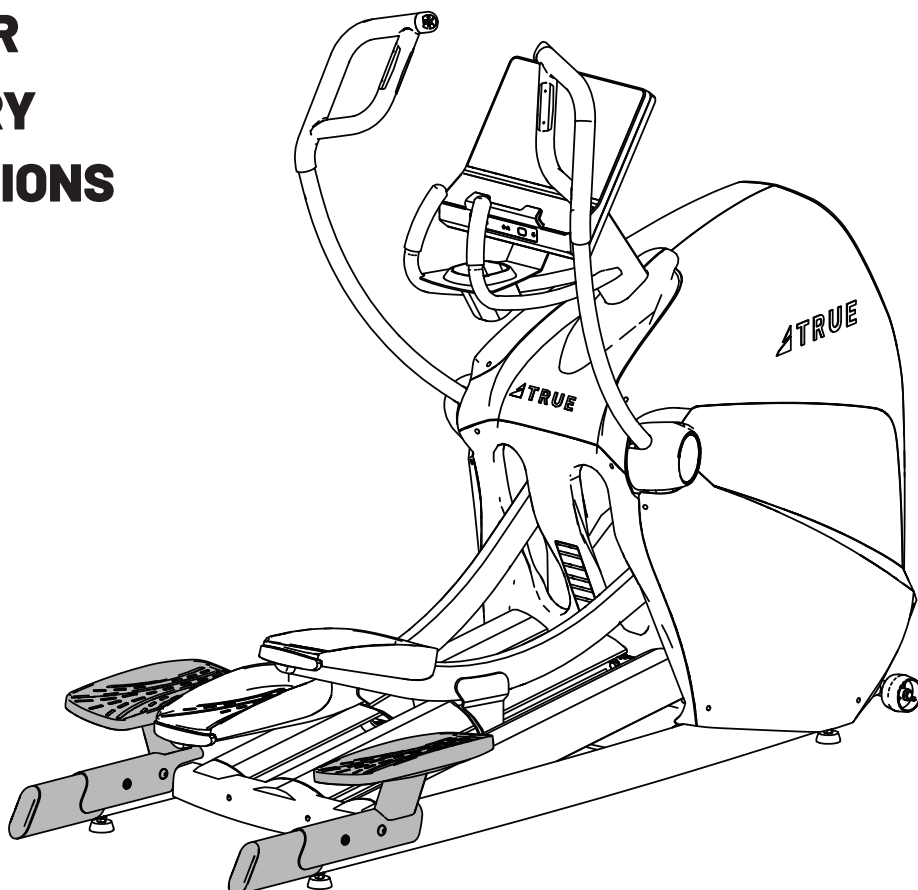

**APEX CROSS TRAINER
SIDE STEP ACCESSORY
ASSEMBLY INSTRUCTIONS**

IMPORTANT—READ CAREFULLY

FOR IMPORTANT SAFETY INFORMATION AND DOWNLOAD OF THE COMPLETE OWNER'S MANUAL AND ASSEMBLY GUIDE SEE TRUEFITNESS.COM OR SCAN THE QR CODE ABOVE FOR DIRECT ACCESS

ASSEMBLY STEPS

- A. On each side of the machine, using a #2 Phillips screwdriver, remove the rear plastic covers.
- B. On each side of the machine, place the side step over the rear frame.
- C. Using a 5mm and 6mm allen wrench, fasten each side step in place using one bolt and three socket head cap screws and washers.
- D. On each side of the machine, press the end cap into place.
- E. Using a 17mm wrench, verify the machine is level and the lock nuts are tight against the bottom of the frame.