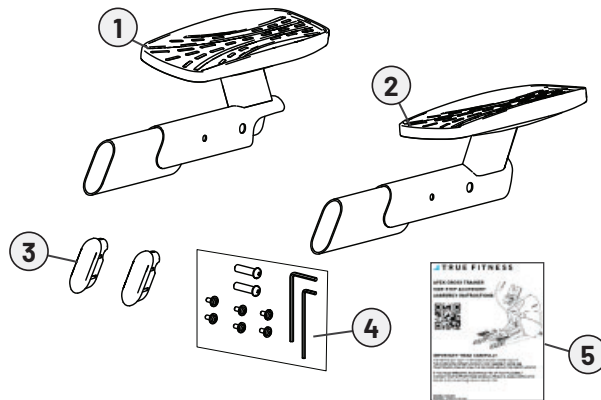

NOTE: Supplemental video available @TRUEFitnessservicevids:

https://www.youtube.com/playlist?list=PLr3lgy32UrupfqchayplG13susf3wJ-k_

PREASSEMBLY CHECKLIST

VERIFY BOX CONTENTS

IMPORTANT! Please verify box contents. If you have questions, or if there are any missing parts, contact product support (service@truefitness.com | 800.883.8783).

TOOLS NEEDED FOR ASSEMBLY		INCLUDED IN BOX
#2 Phillips Screwdriver		NO
5mm and 6mm Allen Wrenches		YES
17mm Wrench		NO

BOX CONTENTS

ITEM	DESCRIPTION	QTY
1	LEFT SIDE STEP BLACK	1
2	RIGHT SIDE STEP BLACK	1
3	END CAP BLACK	2
4	HARDWARE PACK	1
5	INSTRUCTIONS	1

HARDWARE PACK CONTENTS

110617-001 HARDWARE PACK			
ITEM	PART NUMBER	DESCRIPTION	QTY
1	104302-001	WASHER, M8, 8.3 X 20 X 2, STAINLESS STEEL	6
2	101577-001	SCREW, M8 X 1.25 X 20, SBHCS, STAINLESS STEEL	6
3	106688-001	BOLT, SEX, M8 THREAD	2
4	100924-001	WRENCH, HEX, M6	1
5	103083-001	WRENCH, M5 HEX KEY	1

ASSEMBLY STEPS

- A. On each side of the machine, using a #2 Phillips screwdriver, remove the rear plastic covers.
- B. On each side of the machine, place the side step over the rear frame.
- C. Using a 5mm and 6mm allen wrench, fasten each side step in place using one bolt and three socket head cap screws and washers.
- D. On each side of the machine, press the end cap into place.
- E. Using a 17mm wrench, verify the machine is level and the lock nuts are tight against the bottom of the frame.