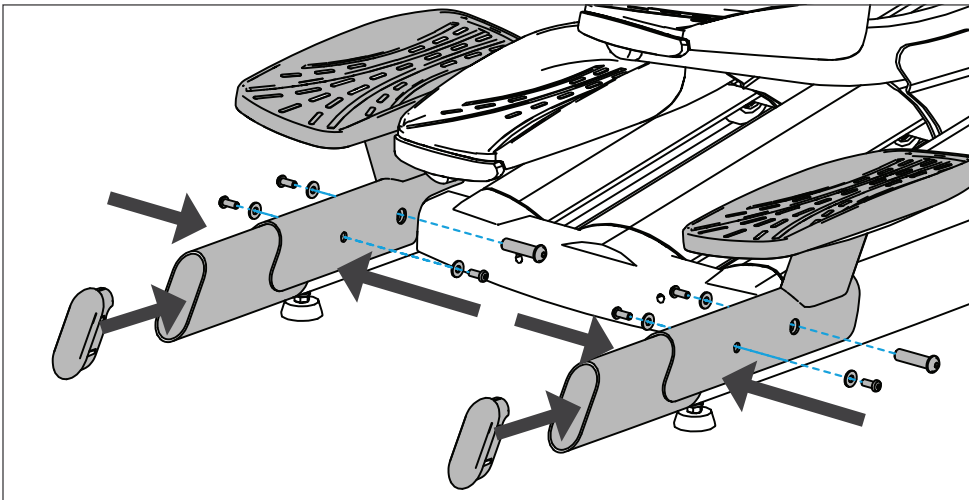

ASSEMBLY STEPS

- A. On each side of the machine, using a #2 Phillips screwdriver, remove the rear plastic covers.
- B. On each side of the machine, place the side step over the rear frame.
- C. Using a 5mm and 6mm allen wrench, fasten each side step in place using one bolt and three socket head cap screws and washers.
- D. On each side of the machine, press the end cap into place.
- E. Using a 17mm wrench, verify the machine is level and the lock nuts are tight against the bottom of the frame.