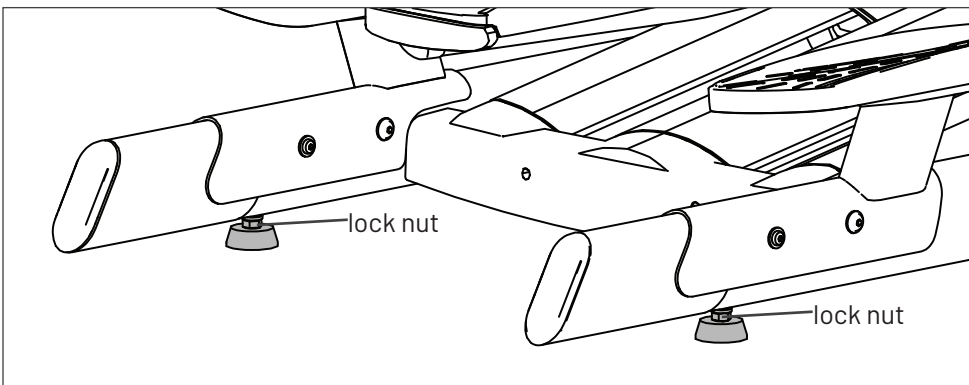

ASSEMBLY STEPS

- A. On each side of the machine, using a #2 Phillips screwdriver, remove the rear plastic covers.
- B. On each side of the machine, place the side step over the rear frame.
- C. Using a 5mm and 6mm allen wrench, fasten each side step in place using one bolt and three socket head cap screws and washers.
- D. On each side of the machine, press the end cap into place.
- E. Using a 17mm wrench, verify the machine is level and the lock nuts are tight against the bottom of the frame.