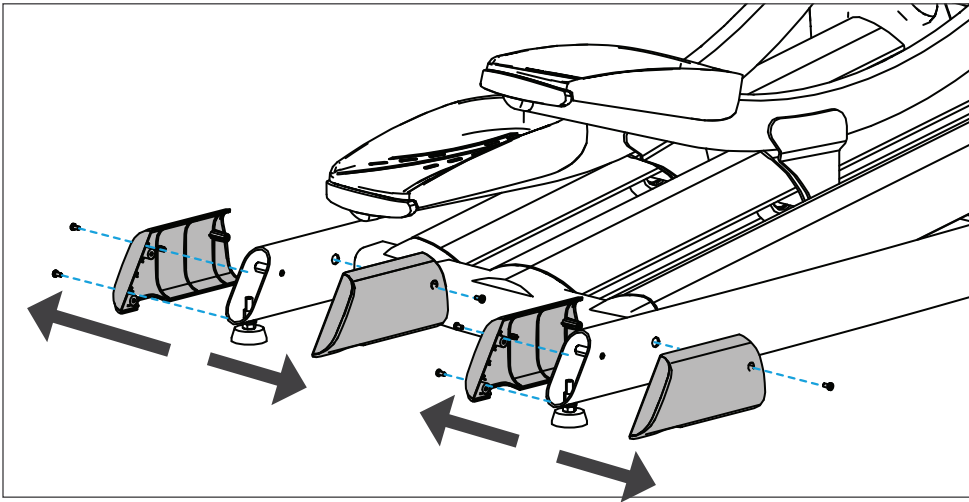

ASSEMBLY STEPS

- A. On each side of the machine, using a #2 Phillips screwdriver, remove the rear plastic covers.
- B. On each side of the machine, place the side step over the rear frame.
- C. Using a 5mm and 6mm allen wrench, fasten each side step in place using one bolt and three socket head cap screws and washers.
- D. On each side of the machine, press the end cap into place.
- E. Using a 17mm wrench, verify the machine is level and the lock nuts are tight against the bottom of the frame.