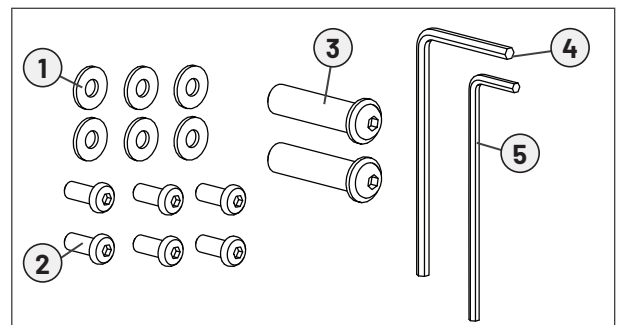

TOOLS NEEDED FOR ASSEMBLY		INCLUDED IN BOX
#2 Phillips Screwdriver		NO
5mm and 6mm Allen Wrenches		YES
17mm Wrench		NO

BOX CONTENTS

ITEM	DESCRIPTION	QTY
1	LEFT SIDE STEP BLACK	1
2	RIGHT SIDE STEP BLACK	1
3	END CAP BLACK	2
4	HARDWARE PACK	1
5	INSTRUCTIONS	1

HARDWARE PACK CONTENTS

110617-001 HARDWARE PACK			
ITEM	PART NUMBER	DESCRIPTION	QTY
1	104302-001	WASHER, M8, 8.3 X 20 X 2, STAINLESS STEEL	6
2	101577-001	SCREW, M8 X 1.25 X 20, SBHCS, STAINLESS STEEL	6
3	106688-001	BOLT, SEX, M8 THREAD	2
4	100924-001	WRENCH, HEX, M6	1
5	103083-001	WRENCH, M5 HEX KEY	1

ASSEMBLY STEPS

- A. On each side of the machine, using a #2 Phillips screwdriver, remove the rear plastic covers.
- B. On each side of the machine, place the side step over the rear frame.
- C. Using a 5mm and 6mm allen wrench, fasten each side step in place using one bolt and three socket head cap screws and washers.
- D. On each side of the machine, press the end cap into place.
- E. Using a 17mm wrench, verify the machine is level and the lock nuts are tight against the bottom of the frame.