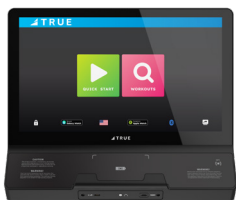

VAPOR XT-ONE

The cross trainer that does it all. The XT-One is an all-in-one machine that lets exercisers walk, run, hike or climb to target different muscles for customized effectiveness. Created with premium materials and innovative design, this elliptical will stand up to every workout while fueling performance and delivering results. The Vapor XT-One gives exercisers the ability to challenge themselves with intense workouts, yet still feel good both during and after their routines.

FEATURES

- 4 unique workout modes
- Adjustable incline motion
- Exclusive SmartStride® Technology
- MultiGrip and Converging Path handlebars
- Programmed workouts

SPECIFICATIONS

DIMENSIONS (L x W)
75" x 33" / 191cm x 84cm

DRIVE SYSTEM
Front Drive

PRODUCT WEIGHT
395 lbs / 180 kg -
with steps 427 lbs / 194 kg

COLOR
Matte Black

CONSOLE OPTIONS

UNITE 22"
TOUCHSCREEN

UNITE 16"
TOUCHSCREEN

UNITE 10"
TOUCHSCREEN

UNITE LED
CONSOLE