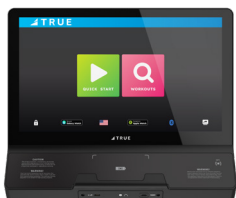

APEX RECUMBENT ELLIPTICAL

With its advanced and innovative design, the Apex Recumbent Elliptical allows users to reap the benefits of an elliptical workout while remaining seated. The recumbent seating reduces strain on the back and joints while also providing a low-impact workout, suitable for all ages and fitness levels.

FEATURES

- Comfortable Swivel Seat
- Step-through Design
- Upper/Lower Body Isolation
- PowerStroke Technology
- Active Seat Position for optimal comfort

SPECIFICATIONS

DIMENSIONS (L x W)
72" x 39" / 183cm x 99cm

STEP-UP HEIGHT
8" / 20.32cm

UNIT HEIGHT
56" / 142.24cm

PRODUCT WEIGHT
339lbs / 154kg

COLOR
Matte Black

CONSOLE OPTIONS

UNITE 22"
TOUCHSCREEN

UNITE 16"
TOUCHSCREEN

UNITE 10"
TOUCHSCREEN