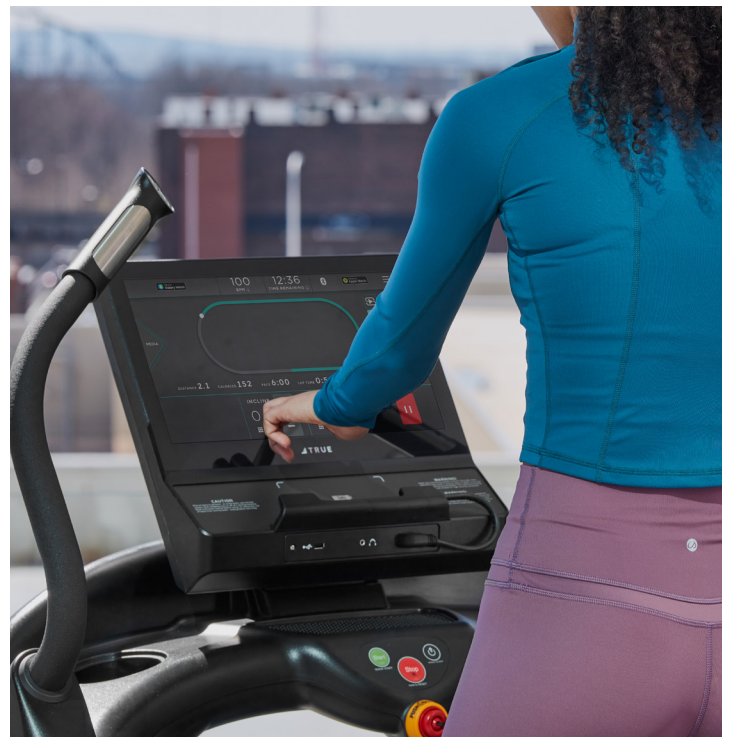

- **Vibrant 16" Touchscreen Display**
  Immerse yourself in a 4K high-definition interface designed for seamless navigation and engagement.
- **Extensive Entertainment Options with Google Mobile Services (GMS)**
  Enjoy access to popular streaming apps like YouTube, alongside tools such as Gmail, Chrome, and other apps. With GMS integration, TRUE provides a customizable Google Play Store experience, enabling operators to tailor app availability while delivering an advanced, intuitive user interface that enhances engagement and efficiency.
- **Seamless Wearable Integration**
  Connect effortlessly with Apple® and Samsung® smartwatches, allowing users to track workouts and sync metrics for a more personalized fitness experience.
- **Screen Mirroring**
  Mirror content from personal devices directly onto the console with ease using the mirroring feature and a user-provided cable.
- **Built-In Workout Programs**
  Choose from a variety of preloaded workouts, including the innovative "Draw Your Workout" program, designed to meet personal fitness goals. Quick-access controls simplify interval changes, making HIIT training more intuitive.
- **Wireless Charging**
  Keep your devices powered up during your workout with convenient wireless charging functionality—no cables required.
- **Bluetooth® and Polar® Compatibility**
  Sync your Bluetooth headphones, heart rate monitors, or Polar devices to enjoy an optimized and connected workout.
- **Optional Real-Time Asset Management**
  Monitor equipment performance with advanced asset tracking, featuring usage reports and real-time notifications via EcoFit.