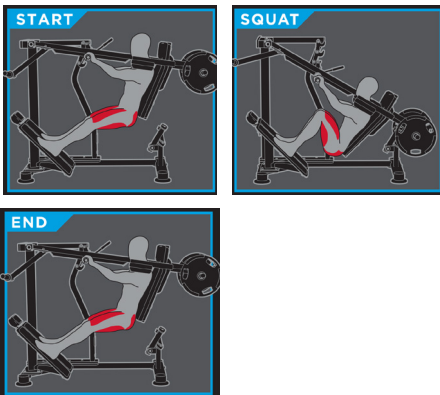

PENDULUM SQUAT

PLS-1400

The Palladium Series Plate Loaded PLS-1400 Pendulum Squat features a unique movement pattern that allows for a full range of motion while maintaining proper knee-to-ankle alignment. Its oversized, non-skid foot platform supports multiple foot positions, while a dual safety catch system enhances security throughout the lift.

FEATURES

- Unique pendulum style movement allows the user to achieve complete range of motion while maintaining proper knee to ankle position
- Weight plates are back loaded to add resistance and front loaded to reduce resistance
- Oversized foot platform with non-skid surface allows for a variety of foot positions and accommodates a wide range of users

USER AMENITIES

- Instruction Placard illustrates proper START and END positions

SPECIFICATIONS

DIMENSIONS (L x W x H)
89" x 41" x 60" / 226cm x 104cm x 152cm

COLOR OPTIONS
Frame comes standard with matte black powder coat finish.
Custom frame and upholstery options available.