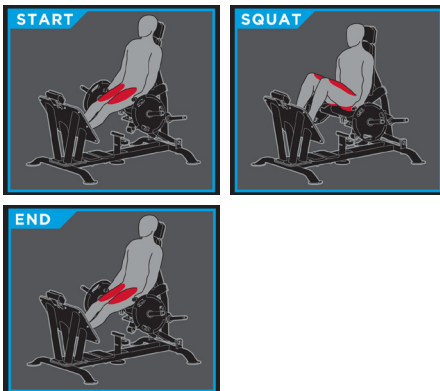

SQUAT PRESS

PLS-0800

Accessible to all levels of users in your facility, the Palladium Series Plate Loaded line combines modern styling and heavy-duty commercial construction with easy entry/exit designs and precision biomechanics. The Palladium Series Plate Loaded line provides the innovation, durability and aesthetic you've come to expect from TRUE.

FEATURES

- Unique single pivot design allows for maximum hip extension with no spinal compression
- Low profile and easy entry/exit design features oversized foot platform with non-skid surface for exercise variation
- Dual-position stops accommodate wide range of users

USER AMENITIES

- Instruction Placard illustrates proper START and END positions

SPECIFICATIONS

DIMENSIONS (L x W x H)
70" x 65" x 59" / 178cm x 164cm x 150cm

COLOR OPTIONS
Frame comes standard with matte black powder coat finish.
Custom frame and upholstery options available.