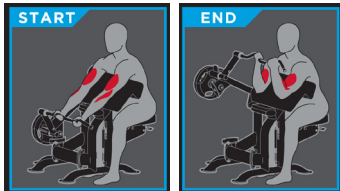

USER AMENITIES

- Height Adjustment Guide
- Instruction Placard illustrates proper START and END positions

SPECIFICATIONS

DIMENSIONS (L x W x H)
43" x 49" x 37" / 108cm x 125cm x 94cm

COLOR OPTIONS
Frame comes standard with matte black powder coat finish.
Custom frame and upholstery options available.