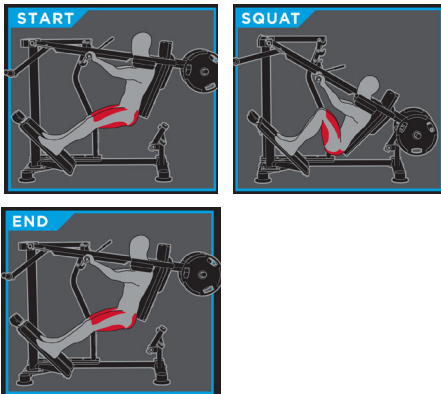

PENDULUM SQUAT

PLS-1400

Accessible to all levels of users in your facility, the Palladium Series Plate Loaded line combines modern styling and heavy-duty commercial construction with easy entry/exit designs and precision biomechanics. The Palladium Series Plate Loaded line provides the innovation, durability and aesthetic you've come to expect from TRUE.

FEATURES

- Unique pendulum style movement allows the user to achieve complete range of motion while maintaining proper knee to ankle position
- Weight plates are back loaded to add resistance and front loaded to reduce resistance
- Oversized foot platform with non-skid surface allows for variety of foot positions and accommodates wide range of users

USER AMENITIES

- Instruction Placard illustrates proper START and END positions

SPECIFICATIONS

DIMENSIONS (L x W x H)
89" x 41" x 60" / 225cm x 103cm x 152cm

COLOR OPTIONS
Frame comes standard with matte black powder coat finish.
Custom frame and upholstery options available.