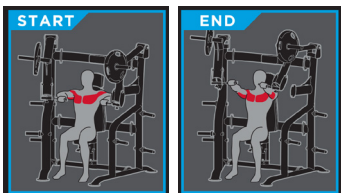

STANDING LEG CURL PLS-1300

Accessible to all levels of users in your facility, the Palladium Series Plate Loaded line combines modern styling and heavy-duty commercial construction with easy entry/exit designs and precision biomechanics. The Palladium Series Plate Loaded line provides the innovation, durability and aesthetic you've come to expect from TRUE.

FEATURES

- Unique off-axis pivot design allows users to place knee freely on pad without need to align with fixed pivot
- Self-adjusting ankle pad removes need for additional adjustment
- 6-position torso pad and dual handles provide support during exercise

USER AMENITIES

- Instruction Placard illustrates proper START and END positions

SPECIFICATIONS

DIMENSIONS (L x W x H)
45" x 49" x 47" / 114cm x 123cm x 118cm

COLOR OPTIONS
Frame comes standard with matte black powder coat finish.
Custom frame and upholstery options available.