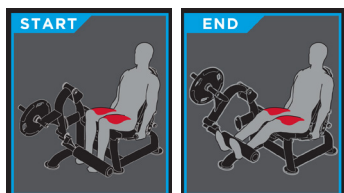

USER AMENITIES

- Height Adjustment Guide
- Instruction Placard illustrates proper START and END positions

SPECIFICATIONS

DIMENSIONS (L x W x H)
55" x 49" x 43" / 140cm x 125cm x 109cm

COLOR OPTIONS
Frame comes standard with matte black powder coat finish.
Custom frame and upholstery options available.