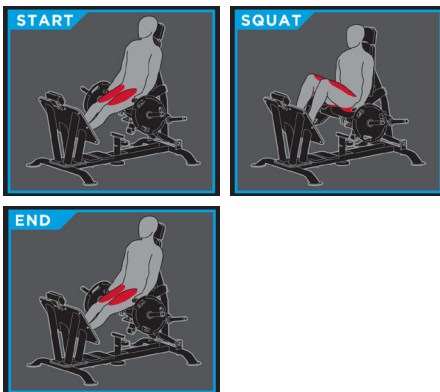

HACK SQUAT PLS-1000

Accessible to all levels of users in your facility, the Palladium Series Plate Loaded line combines modern styling and heavy-duty commercial construction with easy entry/exit designs and precision biomechanics. The Palladium Series Plate Loaded line provides the innovation, durability and aesthetic you've come to expect from TRUE.

FEATURES

- Back pad offloads weight against hips rather than spine and provides support throughout range of motion
- Low profile and easy entry/exit design features oversized foot platform with non-skid surface for exercise variation
- 4-position adjustable safety stop allows users to set range of motion best suited to their individual needs

USER AMENITIES

- (4) Weight Storage Posts
- Instruction Placard illustrates proper START, SQUAT and END positions

SPECIFICATIONS

DIMENSIONS (L x W x H)
76" x 71" x 49" / 193cm x 179cm x 125cm

COLOR OPTIONS
Frame comes standard with matte black powder coat finish.
Custom frame and upholstery options available.