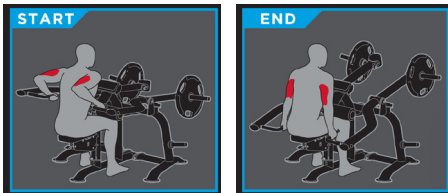

TRICEPS EXTENSION PLS-0900

Accessible to all levels of users in your facility, the Palladium Series Plate Loaded line combines modern styling and heavy-duty commercial construction with easy entry/exit designs and precision biomechanics. The Palladium Series Plate Loaded line provides the innovation, durability and aesthetic you've come to expect from TRUE.

FEATURES

- Multi-grip handles for exercise variation
- 4-position thigh pad fits wide range of users
- 6-position seat uses gas cylinder assist for stable, friction-free adjustments

ADJUSTMENT GUIDE		
HEIGHT	METRIC	SEAT
5'	152cm	1
5' 4"	163cm	2
5' 7"	170cm	3
5' 10"	178cm	4
6' +	183cm +	5-6

USER AMENITIES

- (2) Weight Storage Posts
- Height Adjustment Guide
- Instruction Placard illustrates proper START and END positions

SPECIFICATIONS

DIMENSIONS (L x W x H)
70" x 56" x 38" / 178cm x 141cm x 95cm