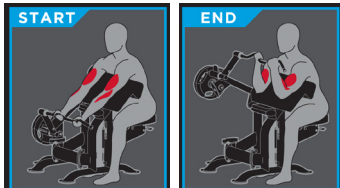

USER AMENITIES

- Height Adjustment Guide
- Instruction Placard illustrates proper START and END positions

SPECIFICATIONS

DIMENSIONS (L x W x H)
43" x 49" x 37" / 108cm x 125cm x 94cm

COLOR OPTIONS
Frame comes standard with matte black powder coat finish.
Custom frame and upholstery options available.