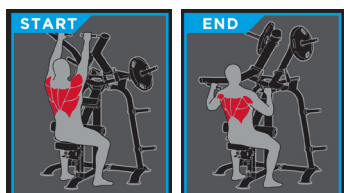

LAT PULLDOWN PLS-0300

Accessible to all levels of users in your facility, the Palladium Series Plate Loaded line combines modern styling and heavy-duty commercial construction with easy entry/exit designs and precision biomechanics. The Palladium Series Plate Loaded line provides the innovation, durability and aesthetic you've come to expect from TRUE.

FEATURES

- Unilateral arms diverge to maximize articulation of the shoulder and allow for a complete range of motion
- 4-position thigh pad fits wide range of users
- 6-position seat uses gas cylinder assist for stable, friction-free adjustments

USER AMENITIES

- (4) Weight Storage Posts
- Height Adjustment Guide
- Instruction Placard illustrates proper START and END positions

ADJUSTMENT GUIDE		
HEIGHT	METRIC	SEAT
5'	152cm	1
5' 4"	163cm	2
5' 7"	170cm	3
5' 10"	178cm	4
6' +	183cm +	5-6