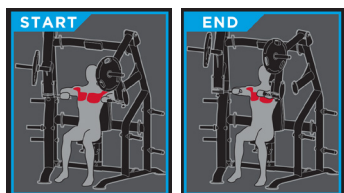

USER AMENITIES

- (6) Weight Storage Posts
- Height Adjustment Guide
- Instruction Placard illustrates proper START and END positions