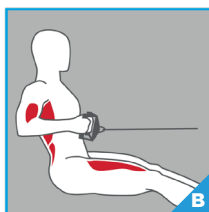

TMS1200 SEATED LOW ROW

Elevated seat position minimizes floor space.