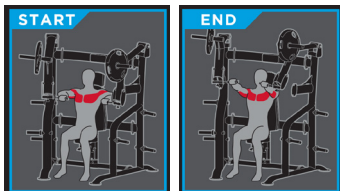

USER AMENITIES

- (6) Weight Storage Posts
- Height Adjustment Guide
- [Instruction Placard](#) illustrates proper START and END positions