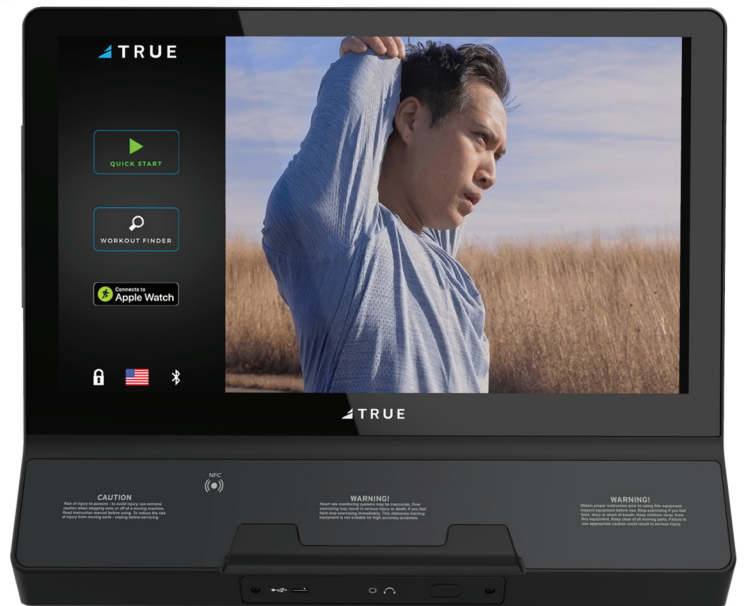

FEATURES

+ CONNECTS TO APPLE WATCH

This console features Apple GymKit technology so users can connect their Apple Watch and keep all their metrics in sync.

+ BUILT-IN WORKOUT PROGRAMS

Exercisers can choose from a variety of programs to meet their fitness and training goals. Quick access buttons allow users to easily change speed and incline, allowing quick and easy interval changes for HIIT workouts.

+ ENTERTAINMENT

Users have easy access to web content, social media, and entertainment destinations.

+ BLUETOOTH COMPATIBLE

Syncs with Bluetooth® headphones and heart rate monitors. Polar® device compatible.

+ APP CONNECTIVITY

Compatible with Apple® and Android™ devices. Workout data can be pushed to exercisers' favorite fitness apps via GymTrackr.

+ EXPLORE THE WORLD

Outside Interactive® courses allow exercisers to travel the world to famous locations and race courses. In addition, connecting to the Zwift® app allows exercisers to combine social running with videos of running routes.

+ ASSET TRACKING

Real-time asset management with usage reporting and notifications through ECOFIT®

+ CUSTOMIZATION

Customize the homescreen to promote your brand and deliver messages to exercisers, promote events and classes and build your facility brand.